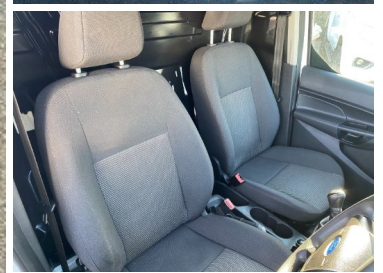

Pioneer Commercials

2016(16) Ford Transit Connect 1.6 TDCi 75ps Van

£9,990 + VAT

Engine: Diesel
Body: SWB Panel Van
Gearbox: Manual
Capacity: 1560cc
Colour: White
Mileage: 43,121
CO²: 124g/km
MPG: 58.9mpg
Top Speed: 90mph
BHP: 74bhp

Pioneer Commercials
 Unit 14 Athelney Way
 Cheltenham
 Gloucestershire, GL52 6RT

COMPREHENSIVE HISTORY	16" STEEL
BLUETOOTH WITH USB BOX	DIGITAL CLOCK
EASY FUEL CAPLESS REFUELLING SYSTEM	POWER STEERING
DIGITAL RADIO (DAB)	TRIP COMPUTER
'GUIDE ME HOME' HEADLIGHTS	STEERING WHEEL MOUNTED AUDIO CONTROLS
6 LASHING POINTS FOR SECURING LOADS	4 WAY ADJUSTABLE PASSENGER SEAT
REACH AND RAKE ADJUSTABLE STEERING COLUMN	FRONT DOOR BINS
DRIVERS AIRBAG	INTERIOR ROOF RACK / INTERIOR OVERHEAD STOWAGE
REMOTE KEYLESS ENTRY + CENTRAL/DOUBLE LOCKING	RECIRCULATION HEATER
16" STEEL WHEELS WITH CENTRE WHEEL CAPS	DRIVER SEATBELT REMINDER
SIDE LOADING DOOR	IMMOBILISER
FINANCE AVAILABLE	ABS + EBD
	ESP + EBA
	AIR CON
	ELECTRIC WINDOWS
	PX WELCOME
	LOCATED AT OUR STAVERTON BRANCH GL510TF