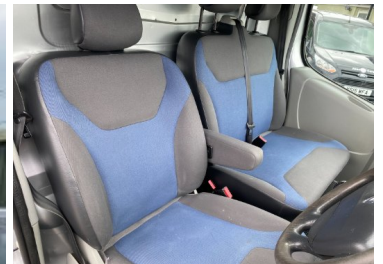

Pioneer Commercials

2012(62) Renault Trafic LL29dCi 115 Sport [Sat Nav...

SOLD

Engine: Diesel
Body: LWB Panel Van
Gearbox: Manual
Capacity: 1996cc
Colour: Silver
Mileage: 145,984
CO²: 180g/km
MPG: 40.9mpg
Top Speed: 99mph
BHP: 113bhp