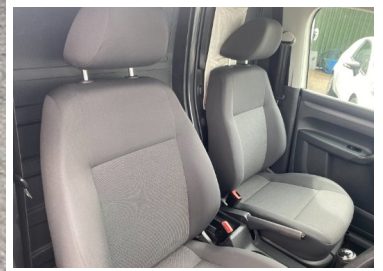

Pioneer Commercials

2014(14) Volkswagen Caddy 1.6 TDI BlueMotion Tech ...

SOLD

Engine: Diesel
Body: Panel Van
Gearbox: Manual
Capacity: 1598cc
Colour: White
Mileage: 100,503
CO²: 134g/km
MPG: 54.3mpg
Top Speed: 106mph
BHP: 101bhp

Pioneer Commercials
Unit 14 Athelney Way
Cheltenham
Gloucestershire, GL52 6RT

COMPREHENSIVE HISTORY	15" STEEL
DIGITAL CLOCK	DIMMABLE INSTRUMENT ILLUMINATION
HEADLIGHT RANGE CONTROL	LIGHTS ON WARNING BUZZER
REAR DOOR INTERIOR RELEASE LEVER	REV COUNTER
SERVICE INDICATOR	SEATBELT WARNING INDICATOR
2 SPEED VARIABLE INTERMITTENT/DELAY FRONT WIPERS + WASH	AUX INPUT SOCKET
EXTERNALLY ADJUSTABLE DOOR MIRRORS	ASPHERICAL DRIVERS DOOR MIRROR
SIDE SLIDING DOOR - LEFT AND RIGHT	CONVEX PASSENGER DOOR MIRROR
2 STORAGE TRAYS IN DASHBOARD	HEAT REFLECTIVE GLASS
6 LASHING POINTS FOR SECURING LOADS	ROOF RACK PREPARATION
GRAB HANDLES ON ROOF FRAME	2 REAR INTERIOR LIGHTS, SWITCHABLE BY DOOR
HEIGHT ADJUSTABLE HEAD RESTRAINTS	4 DRINKS HOLDERS AND STORAGE COMPARTMENT IN CENTRE CONSOLE
INTERIOR LIGHT IN HEADLINING	DRIVERS SEAT WITH HEIGHT, REACH AND RAKE ADJUSTMENT
	HEATER + FRESH AIR SYSTEM WITH DUST + POLLEN FILTER
	HEIGHT AND RAKE ADJUSTABLE STEERING COLUMN
	INTERIOR ROOF TRIM - HARBORD

Call:01242 526913 | pioneercommercials.co.uk