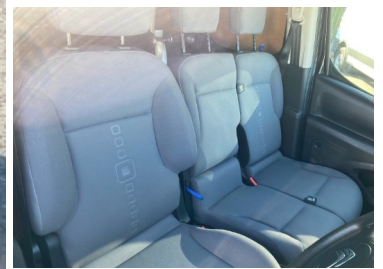

Pioneer Commercials

2017(17) Citroen Berlingo 1.6 BlueHDi 625Kg Enterp...

£9,490 + VAT

Engine: Diesel
Body: Panel Van
Gearbox: Manual
Capacity: 1560cc
Colour: Black
Mileage: 36,699
CO²: 112g/km
MPG: 65.7mpg
Top Speed: 98mph
BHP: 74bhp

Pioneer Commercials
 Unit 14 Athelney Way
 Cheltenham
 Gloucestershire, GL52 6RT

COMPREHENSIVE HISTORY	15" STEEL
CRUISE CONTROL AND VARIABLE SPEED LIMITER	MULTI-FUNCTION TRIP COMPUTER
SMARTNAV NAVIGATION SYSTEM	TRIP COMPUTER
VARIABLE PAS	TYRE PRESSURE MONITOR
	STEERING WHEEL MOUNTED AUDIO CONTROLS
2 SPEED INTERMITTENT FRONT WIPERS	SLIDING SIDE LOAD DOOR NEARSIDE
SLIM SIDE RUBBING STRIPS	CURITIBA CLOTH UPHOLSTERY
DUAL PASSENGER BENCH SEAT	HEIGHT ADJUSTABLE SEAT
REMOVABLE PVC LOAD FLOOR MAT	SUPER PLUS PACK - BERLINGO
	TOUCH SCREEN AUDIO PACK - BERLINGO
DRIVERS AIRBAG	ALARM
TRACKSTAR	12V SOCKET ON CENTRAL DASHBOARD CONSOLE
	ESC INCLUDING TRACTION CONTROL
ABS	15" STEEL WHEELS
HILL START ASSIST	FULL SIZE SPARE WHEEL
FEROE WHEEL TRIMS	ELECTRIC WINDOWS
AIR CON	EURO 6 COMPLIANT
ELECTRIC MIRRORS	PX WELCOME
FINANCE AVAILABLE	TEL 07831 519960
PLEASE RING TO VIEW	