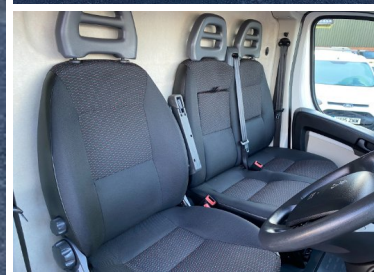

# Pioneer Commercials

2016(16) Peugeot Boxer 2.2 HDi H1 Professional Van...

£10,490 + VAT

**Engine:** Diesel  
**Body:** Panel Van  
**Gearbox:** Manual  
**Capacity:** 2198cc  
**Colour:** White  
**Mileage:** 68,534  
**CO<sup>2</sup>:** 180g/km  
**MPG:** 41.5mpg  
**BHP:** 109bhp

**Pioneer Commercials**  
 Unit 14 Athelney Way  
 Cheltenham  
 Gloucestershire, GL52 6RT

COMPREHENSIVE HISTORY	15" STEEL
AUDIBLE REAR PARKING AID	BLUETOOTH WITH USB BOX
DIGITAL CLOCK	DIGITAL TRIP RECORDER
DOOR OPEN WARNING LIGHT	LIGHTS ON WARNING BUZZER
LOCKING FUEL CAP	REMOTE HEADLAMP ADJUSTMENT
REV COUNTER	SERVICE INDICATOR
TOUCH SCREEN NAVIGATION SYSTEM	TRIP COMPUTER
4 SPEAKERS	VARIABLE PAS
2 SPEED INTERMITTENT FRONT WIPERS	DIGITAL RADIO (DAB)
HALOGEN HEADLIGHTS	ELECTRIC FRONT WINDOWS
SIDE WINDOW DEMISTERS	ELECTRICALLY HEATED AND ADJUSTABLE DOOR MIRRORS
2 GLOVEBOXES WITH CENTRAL BOX LOCKABLE	ROOF MOUNTED AERIAL
8 TIE DOWN LOAD HOOKS	TINTED GLASS
CAB INTERIOR LIGHT	4 SPEED AIR RECIRCULATION FAN + HEATER
DRIVER'S SEAT ARMREST	AIR CONDITIONING WITH AIR CONDITIONED GLOVEBOX
HEIGHT ADJUSTABLE SEAT	CLOTH UPHOLSTERY WITH VINYL EDGING AND BACK
NON SLIP HARDWEARING	DRIVERS SEAT ADJUSTABLE FOR REACH AND RAKE
	LARGE FRONT DOOR POCKETS
	OPEN STORAGE ON PASSENGER